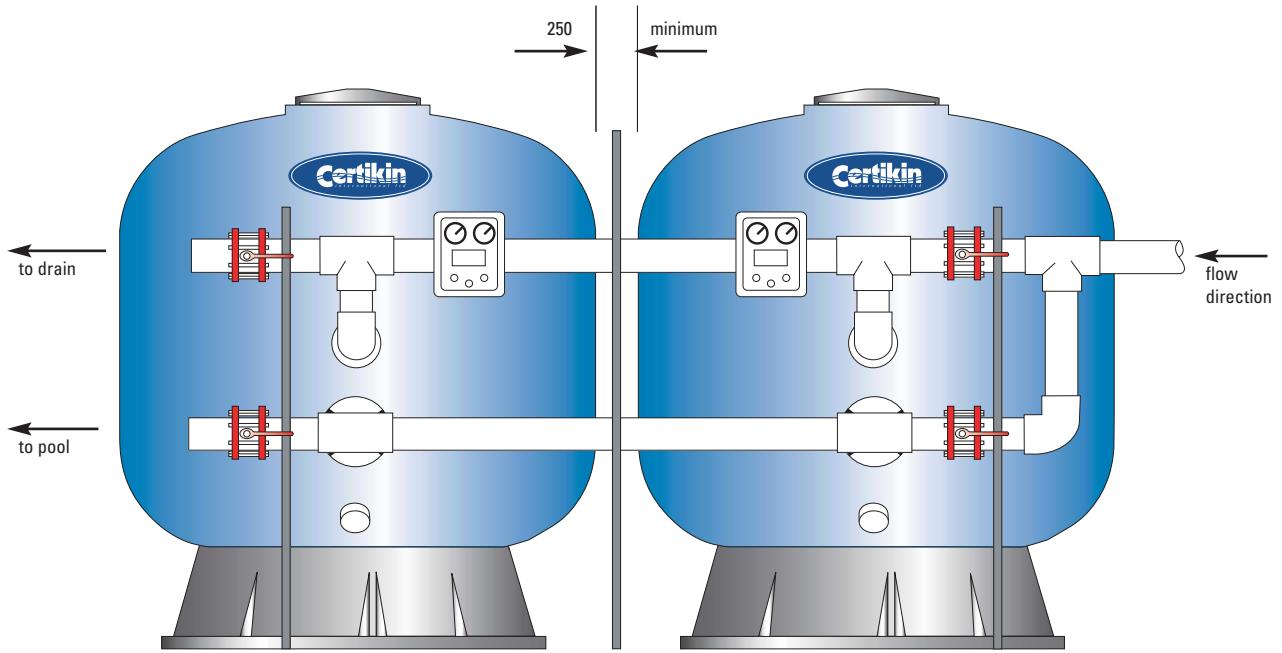

## Single Filter Face Pipework

Face pipework batteries are supplied loose for site assembly and include PVC-U fittings, Pipe, Butterfly Valves, and 2 x Supports with 4 x Pipe clips

**Note:**

- Pressure gauge panel not included
- Butterfly valves have EPDM seals and ratchet locking lever arms
- Pipe and fittings are PN10 rated

## Single Filter 4 & 5 Valve Battery Sets

4 Valve Code	5 Valve Code	Conn mm	Filter Diameter		
			11-30 m <sup>3</sup> /m <sup>2</sup> /h	30-40 m <sup>3</sup> /m <sup>2</sup> /h	40-50 m <sup>3</sup> /m <sup>2</sup> /h
SLX075-4	SLX075-5	75	1050	1050	-
SLX075-4	SLX075-5	75	1200	-	-
SLX090-4	SLX090-5	90	1400	1200	1050
SLX090-4	SLX090-5	90	-	-	1200
SLX110-4	SLX110-5	110	1600	1400	1400
SLX110-4	SLX110-5	110	1800	1600	-
SLX125-4	SLX125-5	125	2000	1800	1600
SLX140-4	SLX140-5	140	2350	2000	1800
SLX160-4	SLX160-5	160	2500	2350	2000
SLX200-4	SLX200-5	200	3000	2500	2350

4 Valve Battery

 Double Filter 4 & 5 Valve Battery Sets

4 Valve Code	5 Valve Code	Conn mm	Filter Diameter		
			11-30 m <sup>3</sup> /m <sup>2</sup> /h	30-40 m <sup>3</sup> /m <sup>2</sup> /h	40-50 m <sup>3</sup> /m <sup>2</sup> /h
SLX075/090-4	SLX075/090-5	75	1050	-	-
SLX075/110-4	SLX075/110-5	75	1200	1050	-
SLX090/125-4	SLX090/125-5	90	1400	1200	1050
SLX090/140-4	SLX090/140-5	90	-	-	1200
SLX110/140-4	SLX110/140-5	110	1600	1400	-
SLX110/160-4	SLX110/160-5	110	1800	1600	1400
SLX125/160-4	SLX125/160-5	125	2000	-	-
SLX125/200-4	SLX125/200-5	125	-	1800	1600
SLX140/200-4	SLX140/200-5	140	-	2000	1800
SLX140/225-4	SLX140/225-5	140	2350	-	-
SLX160/225-4	SLX160/225-5	160	2500	-	2000
SLX160/250-4	SLX160/250-5	160	-	2350	-
SLX200/250-4	SLX200/250-5	200	3000	2500	-

Double Filter Face Pipework

Double filter face pipework is sized to accommodate the increased flow through two filters.

Face pipework batteries are supplied loose for site assembly and include PVC-U fittings, Pipe, Butterfly valves and 3 x Supports with 6 x Pipe clips