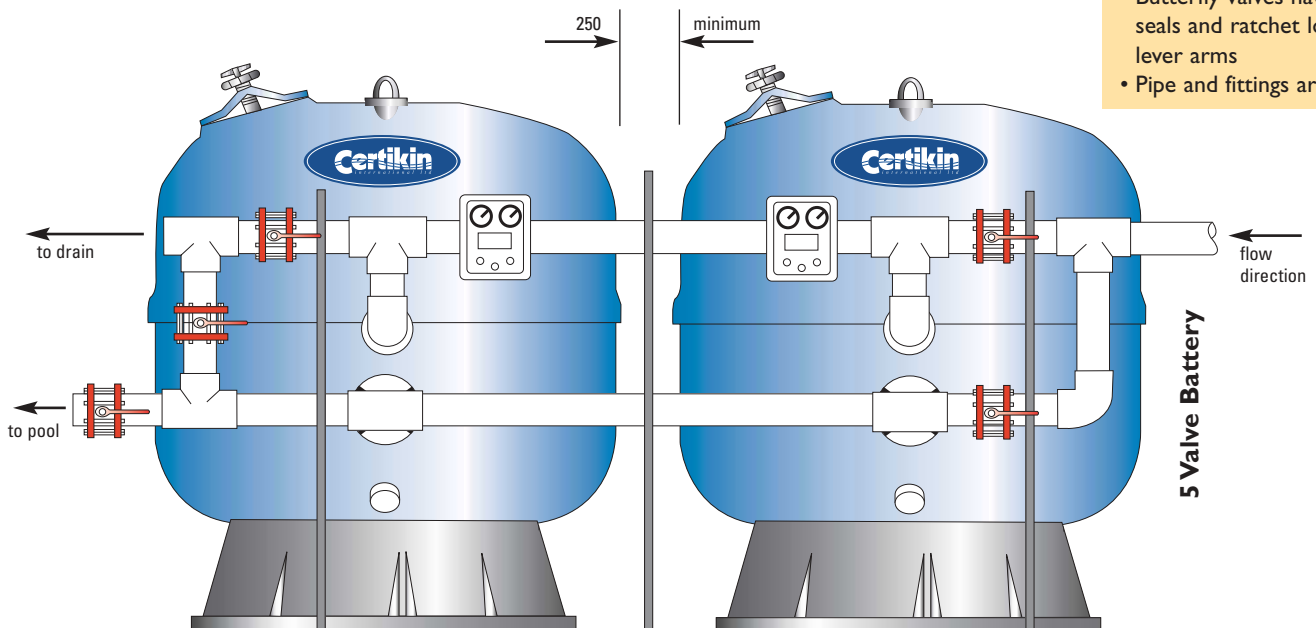

4 Valve Battery

 Double Filter 4 & 5 Valve Battery Sets

4 Valve Code	5 Valve Code	Conn mm	Filter Diameter		
			11-30 m <sup>3</sup> /m <sup>2</sup> /h	30-40 m <sup>3</sup> /m <sup>2</sup> /h	40-50 m <sup>3</sup> /m <sup>2</sup> /h
SLX075/090-4	SLX075/090-5	75	1050	-	-
SLX075/110-4	SLX075/110-5	75	1200	1050	-
SLX090/125-4	SLX090/125-5	90	1400	1200	1050
SLX090/140-4	SLX090/140-5	90	-	-	1200
SLX110/140-4	SLX110/140-5	110	1600	1400	-
SLX110/160-4	SLX110/160-5	110	1800	1600	1400
SLX125/160-4	SLX125/160-5	125	2000	-	-
SLX125/200-4	SLX125/200-5	125	-	1800	1600
SLX140/200-4	SLX140/200-5	140	-	2000	1800
SLX140/225-4	SLX140/225-5	140	2350	-	-
SLX160/225-4	SLX160/225-5	160	2500	-	2000
SLX160/250-4	SLX160/250-5	160	-	2350	-
SLX200/250-4	SLX200/250-5	200	3000	2500	-

Double Filter Face Pipework

Double filter face pipework is sized to accommodate the increased flow through two filters.

Face pipework batteries are supplied loose for site assembly and include PVC-U fittings, Pipe, Butterfly valves and 3 x Supports with 6 x Pipe clips

Note:

- Pressure gauge panel not included
- Butterfly valves have EPDM seals and ratchet locking lever arms
- Pipe and fittings are PN10 rated

5 Valve Battery