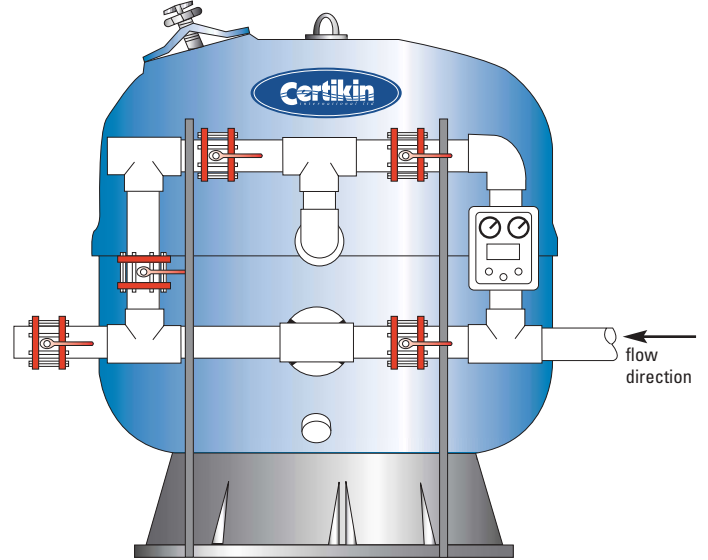

# face pipework

single filter face pipework

**4 Valve Battery**

**5 Valve Battery**

## Single Filter Face Pipework

Face pipework batteries are supplied loose for site assembly and include PVC-U fittings, Pipe, Butterfly Valves, and 2 x Supports with 4 x Pipe clips

**Note:**

- Pressure gauge panel not included
- Butterfly valves have EPDM seals and ratchet locking lever arms
- Pipe and fittings are PN10 rated

## Single Filter 4 & 5 Valve Battery Sets

4 Valve Code	5 Valve Code	Conn mm	Filter Diameter		
			11-30 m <sup>3</sup> /m <sup>2</sup> /h	30-40 m <sup>3</sup> /m <sup>2</sup> /h	40-50 m <sup>3</sup> /m <sup>2</sup> /h
SLX075-4	SLX075-5	75	1050	1050	-
SLX075-4	SLX075-5	75	1200	-	-
SLX090-4	SLX090-5	90	1400	1200	1050
SLX090-4	SLX090-5	90	-	-	1200
SLX110-4	SLX110-5	110	1600	1400	1400
SLX110-4	SLX110-5	110	1800	1600	-
SLX125-4	SLX125-5	125	2000	1800	1600
SLX140-4	SLX140-5	140	2350	2000	1800
SLX160-4	SLX160-5	160	2500	2350	2000
SLX200-4	SLX200-5	200	3000	2500	2350

Double Filter Face Pipework

Double filter face pipework is sized to accommodate the increased flow through two filters.

Face pipework batteries are supplied loose for site assembly and include PVC-U fittings, Pipe, Butterfly valves and 3 x Supports with 6 x Pipe clips