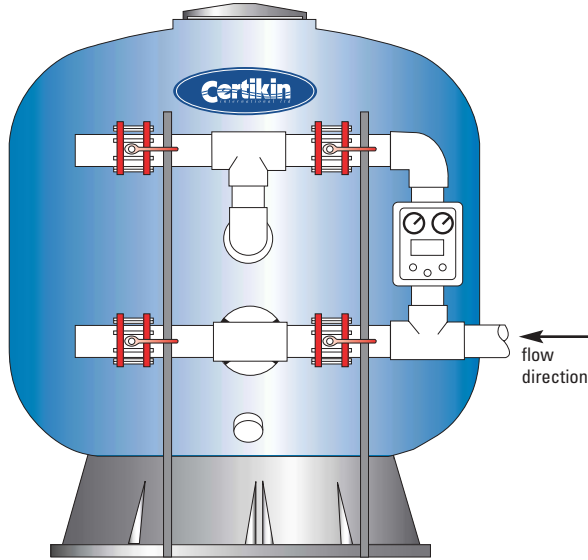

# face pipework

single filter face pipework

**4 Valve Battery**

**5 Valve Battery**

## Single Filter Face Pipework

Face pipework batteries are supplied loose for site assembly and include PVC-U fittings, Pipe, Butterfly Valves, and 2 x Supports with 4 x Pipe clips

**Note:**

- Pressure gauge panel not included
- Butterfly valves have EPDM seals and ratchet locking lever arms
- Pipe and fittings are PN10 rated

## Single Filter 4 & 5 Valve Battery Sets

4 Valve Code	5 Valve Code	Conn mm	Filter Diameter		
			11-30 m <sup>3</sup> /m <sup>2</sup> /h	30-40 m <sup>3</sup> /m <sup>2</sup> /h	40-50 m <sup>3</sup> /m <sup>2</sup> /h
SLX075-4	SLX075-5	75	1050	1050	-
SLX075-4	SLX075-5	75	1200	-	-
SLX090-4	SLX090-5	90	1400	1200	1050
SLX090-4	SLX090-5	90	-	-	1200
SLX110-4	SLX110-5	110	1600	1400	1400
SLX110-4	SLX110-5	110	1800	1600	-
SLX125-4	SLX125-5	125	2000	1800	1600
SLX140-4	SLX140-5	140	2350	2000	1800
SLX160-4	SLX160-5	160	2500	2350	2000
SLX200-4	SLX200-5	200	3000	2500	2350

Double Filter Face Pipework

Double filter face pipework is sized to accommodate the increased flow through two filters.

Face pipework batteries are supplied loose for site assembly and include PVC-U fittings, Pipe, Butterfly valves and 3 x Supports with 6 x Pipe clips