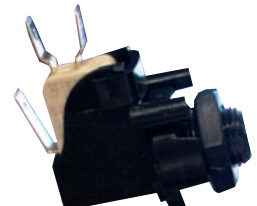

CK9	Stainless steel blower air loop	485.00
------------	---------------------------------	---------------

White push button
HG3890W

Air bellows
HG3892

1" Air Controller
Code: SPHY03

1" ID

Air Switches
HG3895B/S