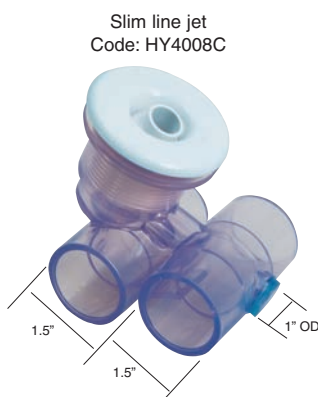

SPA FITTINGS

Concrete Hydro-Jet
Code: ZZ4017

Jacuzzi Jet - Concrete
Code: JZ4013

Jacuzzi Type Jet - GRP
Code: JZ4002

Swimjet Assembly
Code: HY4016

1.5"
AV Suction
Code: HY4025

Plate Skimmer
Code: HY4033

2" Threaded Outlet
Weir Skimmer
Code: HA4038

1.5"-2" Main Drain
Code: HY4029

Slim line jet
Code: HY4008C

Concrete
Venturi Tee
Code: HY4015

Spa Jets - Concrete

Code	Description
ZZ4017	Hydroair hydrojet with extensionn for concrete (1.5m ³ /h @ 7m H ₂ O)-imperial (inch) glue connections
JZ4013	Jacuzzi jet for concrete (4.5m ³ /h) - imperial (inch) glue connections
HY4015	Hydroair extended vebturi tee for concrete (1.5m ³ /h @ 7m) - imperial (inch) glue connections)

Spa Jets - GRP

HY4007	Hydroair hydrojet with for GRP (1.5m ³ /h @ 7m) - imperial (inch) glue connections
HY4007/M	Hydroair hydrojet with for GRP (1.5m ³ /h @ 7m) - imperial (inch) glue connections
JZ4002	Jacuzzi type jet for GRP (4.5m ³ /h) - imperial (inch) glue connections
HY4008C	Hydroair slimline microjet for GRP (1.5m ³ /h @ 7m) - imperial (inch) glue connections
HY4008C/M	Hydroair slimline microjet for GRP (1.5m ³ /h @ 7m) - metric (inch) glue connections
HY4016	Hydroair swimjet for GRP (17.5m ³ /h) - imperial (inch) glue connections
HY4016/M	Hydroair swimjet for GRP (17.5m ³ /h) - metric (inch) glue connections

Spa Fittings

HY4025	Hydroair anti-vortex suction - imperial (1.5") glue connections
HY4025/M	Hydroair anti-vortex suction - metric (50mm) glue connections
HY4027	Hydroair anti-vortex suction - imperial (2") glue connections
HY4027/M	Hydroair anti-vortex suction - metric (63mm) glue connections
HY4029	Hydroair main drain - imperial (inch) connections
HY4029/M	Hydroair main drain - metric (mm) connections
HA4038SP	Hayward dyna skim weir skimmer - concrete - 2" BSP threaded connections
HA4038	Hayward dyna skim weir skimmer - GRP - 2" BSP threaded connections
HY4033	Hydroair plate skimmer - imperial (inch) glue connections
HY6427	Air injector - 16 holes - imperial (1") glue connections