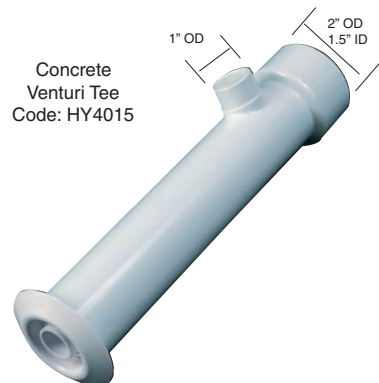

SPA FITTINGS

Concrete Hydro-Jet
Code: ZZ4017

Jacuzzi Jet - Concrete
Code: JZ4013

Jacuzzi Type Jet - GRP
Code: JZ4002

Swimjet Assembly
Code: HY4016

1.5"
AV Suction
Code: HY4025

Plate Skimmer
Code: HY4033

2" Threaded Outlet
Weir Skimmer
Code: HA4038

1.5"-2" Main Drain
Code: HY4029

Slim line jet
Code: HY4008C

Concrete
Venturi Tee
Code: HY4015

Spa Jets - Concrete

Code	Description
ZZ4017	Hydroair hydrojet with extensionn for concrete (1.5m ³ /h @ 7m H ₂ O)-imperial (inch) glue connections
JZ4013	Jacuzzi jet for concrete (4.5m ³ /h) - imperial (inch) glue connections
HY4015	Hydroair extended vebturi tee for concrete (1.5m ³ /h @ 7m) - imperial (inch) glue connections)

Spa Jets - GRP

HY4007	Hydroair hydrojet with for GRP (1.5m ³ /h @ 7m) - imperial (inch) glue connections
HY4007/M	Hydroair hydrojet with for GRP (1.5m ³ /h @ 7m) - imperial (inch) glue connections
JZ4002	Jacuzzi type jet for GRP (4.5m ³ /h) - imperial (inch) glue connections
HY4008C	Hydroair slimline microjet for GRP (1.5m ³ /h @ 7m) - imperial (inch) glue connections
HY4008C/M	Hydroair slimline microjet for GRP (1.5m ³ /h @ 7m) - metric (inch) glue connections
HY4016	Hydroair swimjet for GRP (17.5m ³ /h) - imperial (inch) glue connections
HY4016/M	Hydroair swimjet for GRP (17.5m ³ /h) - metric (inch) glue connections

Spa Fittings

HY4025	Hydroair anti-vortex suction - imperial (1.5") glue connections
HY4025/M	Hydroair anti-vortex suction - metric (50mm) glue connections
HY4027	Hydroair anti-vortex suction - imperial (2") glue connections
HY4027/M	Hydroair anti-vortex suction - metric (63mm) glue connections
HY4029	Hydroair main drain - imperial (inch) connections
HY4029/M	Hydroair main drain - metric (mm) connections
HA4038SP	Hayward dyna skim weir skimmer - concrete - 2" BSP threaded connections
HA4038	Hayward dyna skim weir skimmer - GRP - 2" BSP threaded connections
HY4033	Hydroair plate skimmer - imperial (inch) glue connections
HY6427	Air injector - 16 holes - imperial (1") glue connections