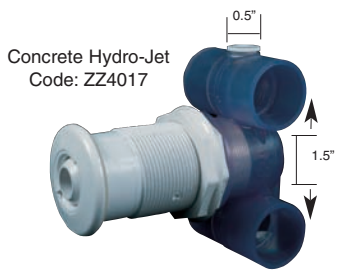

SPA FITTINGS

Concrete Hydro-Jet
Code: ZZ4017

Jacuzzi Jet - Concrete
Code: JZ4013

Jacuzzi Type Jet - GRP
Code: JZ4002

Swimjet Assembly
Code: HY4016

1.5"
AV Suction
Code: HY4025

Plate Skimmer
Code: HY4033

2" Threaded Outlet
Weir Skimmer
Code: HA4038

1.5"-2" Main Drain
Code: HY4029

Slim line jet
Code: HY4008C

Concrete
Venturi Tee
Code: HY4015

Spa Jets - Concrete

Code	Description
ZZ4017	Hydroair hydrojet with extensionn for concrete (1.5m ³ /h @ 7m H ₂ O)-imperial (inch) glue connections
JZ4013	Jacuzzi jet for concrete (4.5m ³ /h) - imperial (inch) glue connections
HY4015	Hydroair extended vebturi tee for concrete (1.5m ³ /h @ 7m) - imperial (inch) glue connections)

Spa Jets - GRP

HY4007	Hydroair hydrojet with for GRP (1.5m ³ /h @ 7m) - imperial (inch) glue connections
HY4007/M	Hydroair hydrojet with for GRP (1.5m ³ /h @ 7m) - imperial (inch) glue connections
JZ4002	Jacuzzi type jet for GRP (4.5m ³ /h) - imperial (inch) glue connections
HY4008C	Hydroair slimline microjet for GRP (1.5m ³ /h @ 7m) - imperial (inch) glue connections
HY4008C/M	Hydroair slimline microjet for GRP (1.5m ³ /h @ 7m) - metric (inch) glue connections
HY4016	Hydroair swimjet for GRP (17.5m ³ /h) - imperial (inch) glue connections
HY4016/M	Hydroair swimjet for GRP (17.5m ³ /h) - metric (inch) glue connections