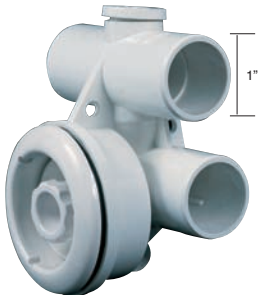

SPA FITTINGS

Concrete Hydro-Jet
Code: ZZ4017

Jacuzzi Jet - Concrete
Code: JZ4013

Jacuzzi Type Jet - GRP
Code: JZ4002

Swimjet Assembly
Code: HY4016

1.5"
AV Suction
Code: HY4025

Plate Skimmer
Code: HY4033

2" Threaded Outlet
Weir Skimmer
Code: HA4038

1.5"-2" Main Drain
Code: HY4029

Slim line jet
Code: HY4008C

Concrete
Venturi Tee
Code: HY4015

Spa Jets - Concrete

Code	Description
ZZ4017	Hydroair hydrojet with extensionn for concrete (1.5m ³ /h @ 7m H ₂ O)-imperial (inch) glue connections
JZ4013	Jacuzzi jet for concrete (4.5m ³ /h) - imperial (inch) glue connections
HY4015	Hydroair extended vebturi tee for concrete (1.5m ³ /h @ 7m) - imperial (inch) glue connections)

Spa Jets - GRP

HY4007	Hydroair hydrojet with for GRP (1.5m ³ /h @ 7m) - imperial (inch) glue connections
HY4007/M	Hydroair hydrojet with for GRP (1.5m ³ /h @ 7m) - imperial (inch) glue connections
JZ4002	Jacuzzi type jet for GRP (4.5m ³ /h) - imperial (inch) glue connections
HY4008C	Hydroair slimline microjet for GRP (1.5m ³ /h @ 7m) - imperial (inch) glue connections
HY4008C/M	Hydroair slimline microjet for GRP (1.5m ³ /h @ 7m) - metric (inch) glue connections
HY4016	Hydroair swimjet for GRP (17.5m ³ /h) - imperial (inch) glue connections
HY4016/M	Hydroair swimjet for GRP (17.5m ³ /h) - metric (inch) glue connections