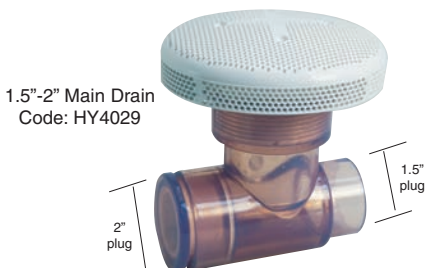

SPA FITTINGS

Concrete Hydro-Jet
Code: ZZ4017

Jacuzzi Jet - Concrete
Code: JZ4013

Jacuzzi Type Jet - GRP
Code: JZ4002

Swimjet Assembly
Code: HY4016

1.5"
AV Suction
Code: HY4025

Plate Skimmer
Code: HY4033

2" Threaded Outlet
Weir Skimmer
Code: HA4038

1.5"-2" Main Drain
Code: HY4029

Slim line jet
Code: HY4008C

Concrete
Venturi Tee
Code: HY4015

Spa Jets - Concrete

Code	Description
ZZ4017	Hydroair hydrojet with extensionn for concrete (1.5m ³ /h @ 7m H ₂ O)-imperial (inch) glue connections
JZ4013	Jacuzzi jet for concrete (4.5m ³ /h) - imperial (inch) glue connections
HY4015	Hydroair extended vebturi tee for concrete (1.5m ³ /h @ 7m) - imperial (inch) glue connections)

Spa Jets - GRP

HY4007	Hydroair hydrojet with for GRP (1.5m ³ /h @ 7m) - imperial (inch) glue connections
HY4007/M	Hydroair hydrojet with for GRP (1.5m ³ /h @ 7m) - imperial (inch) glue connections
JZ4002	Jacuzzi type jet for GRP (4.5m ³ /h) - imperial (inch) glue connections
HY4008C	Hydroair slimline microjet for GRP (1.5m ³ /h @ 7m) - imperial (inch) glue connections
HY4008C/M	Hydroair slimline microjet for GRP (1.5m ³ /h @ 7m) - metric (inch) glue connections
HY4016	Hydroair swimjet for GRP (17.5m ³ /h) - imperial (inch) glue connections
HY4016/M	Hydroair swimjet for GRP (17.5m ³ /h) - metric (inch) glue connections

Spa Fittings

HY4025	Hydroair anti-vortex suction - imperial (1.5") glue connections
HY4025/M	Hydroair anti-vortex suction - metric (50mm) glue connections
HY4027	Hydroair anti-vortex suction - imperial (2") glue connections
HY4027/M	Hydroair anti-vortex suction - metric (63mm) glue connections
HY4029	Hydroair main drain - imperial (inch) connections
HY4029/M	Hydroair main drain - metric (mm) connections
HA4038SP	Hayward dyna skim weir skimmer - concrete - 2" BSP threaded connections
HA4038	Hayward dyna skim weir skimmer - GRP - 2" BSP threaded connections
HY4033	Hydroair plate skimmer - imperial (inch) glue connections
HY6427	Air injector - 16 holes - imperial (1") glue connections