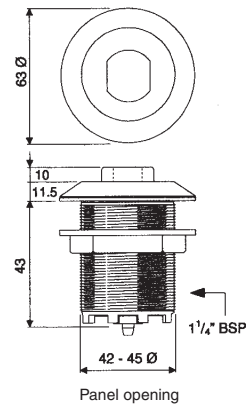

1" Air Controller
Code: SPHY03

1" ID