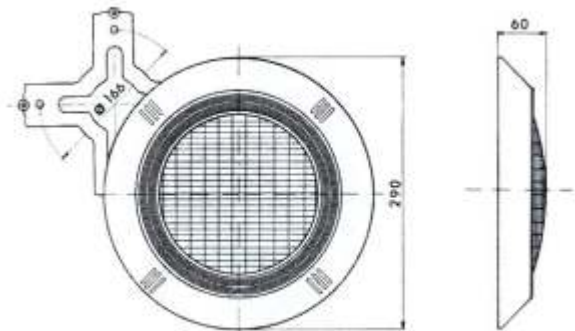

Halogen Extra Flat - 100w

Features

HSB400

Built of stable, heat-resistant ABS white plastic materials plastic materials.

Niche not required for installation. Fixed to the wall by means of a reinforced plastic cross, plugs and screws.

Supplied with 2.5 m cable of 2 x 1.5 mm² 100 W - 12 V halogen lamp.

“FLAT” LIGHT FOR SWIMMING POOL

Code ▶ HSB400

- To be used only with a security transformer. The underwater light never to be switched on if it is not submerged
- Power consumption : maximum 100W per unit.
- White mini lights works at 12V
- The floodlamp complies with IPX8 degree of protection