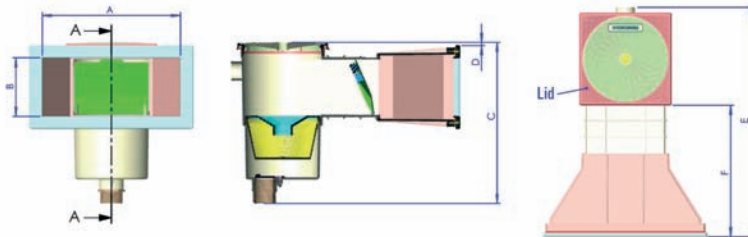

Eco Skimmers

HSA100 / HSA300L

HSA200 / HSA400L

Dimensions

	LID	A	B	C	D	E	F
HSA100	244	200	148	430	30	388	130
HSA 200	244	365	154	430	15	600	342
HSA300L	244	200	148	430	30	415	158
HSA400L	244	200	148	430	30	415	158

Eco Skimmers - Concrete Pools - 15 Litres - 5m³/h

Code	Description
HSA100	Skimmer standard - concrete pools
HSA200	Skimmer + wide angled extension - concrete pools

Features

- Manufactured in ABS
- With flap weir basket and including cover for vac hose connection
- European threaded connections
- Recommended flow 5m³/h at 0.5m/s with 50mm / 1.5" pipework

Eco Skimmers - Liner & Prefabricated Pools - 15 Litres - 5m³/h

HSA300L	Skimmer Standard - liner pools
HSA400L	Skimmer + wide angled extension - liner pools