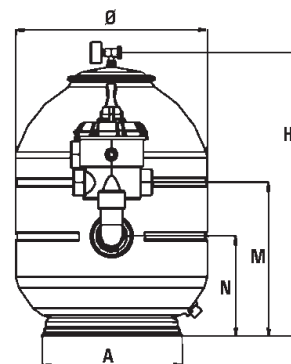

BRASIL MAX - 2000 FILTER

Brasil Filter

- Blow moulded HDPE
- Fitted with pressure gauge, manual air vent and water drain
- Includes 6-way valve
- Maximum working pressure 2 Bar (test pressure 3 Bar)
- Filtration velocity $50\text{m}^3/\text{h}/\text{m}^2$

Brasil - Top

Ø	H	A	N	M
400mm	825mm	340mm	595mm	660mm
450mm	870mm	340mm	645mm	705mm
500mm	915mm	430mm	690mm	750mm
600mm	1015mm	430mm	790mm	850mm

Brasil Filter - C/W Top Mount Valve & Pressure Gauge

Code	Description
FBT400	400mm (15") filter $6\text{m}^3/\text{h}$ 1.5" connections
FBT450	450mm (18") filter $8\text{m}^3/\text{h}$ 1.5" connections
FBT500	500mm (20") filter $10\text{m}^3/\text{h}$ 1.5" connections
FBT600	600mm (24") filter $14\text{m}^3/\text{h}$ 1.5" connections

Brasil Filter - C/W Side Mount Valve & Pressure Gauge

Code	Description
ZZFBS400	400mm (15") filter $6\text{m}^3/\text{h}$ 1.5" connections
ZZFBS450	450mm (18") filter $8\text{m}^3/\text{h}$ 1.5" connections
ZZFBS500	500mm (20") filter $10\text{m}^3/\text{h}$ 1.5" connections
ZZFBS600	600mm (24") filter $14\text{m}^3/\text{h}$ 1.5" connections

Brasil - Side

Ø	H	A	N	M
400mm	610mm	340mm	235mm	360mm
450mm	655mm	340mm	230mm	355mm
500mm	700mm	430mm	240mm	365mm
600mm	800mm	430mm	290mm	415mm

BRASIL MAX-2000 FILTER