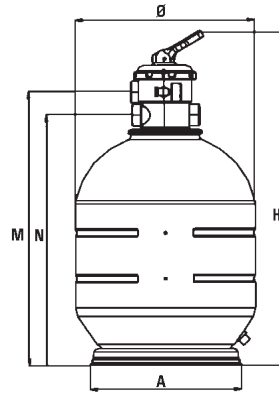

BRASIL MAX - 2000 FILTER

Brasil Filter

- Blow moulded HDPE
- Fitted with pressure gauge, manual air vent and water drain
- Includes 6-way valve
- Maximum working pressure 2 Bar (test pressure 3 Bar)
- Filtration velocity $50\text{m}^3/\text{h}/\text{m}^2$

Brasil - Top

Ø	H	A	N	M
400mm	825mm	340mm	595mm	660mm
450mm	870mm	340mm	645mm	705mm
500mm	915mm	430mm	690mm	750mm
600mm	1015mm	430mm	790mm	850mm

Brasil Filter - C/W Top Mount Valve & Pressure Gauge

Code	Description
FBT400	400mm (15") filter $6\text{m}^3/\text{h}$ 1.5" connections
FBT450	450mm (18") filter $8\text{m}^3/\text{h}$ 1.5" connections
FBT500	500mm (20") filter $10\text{m}^3/\text{h}$ 1.5" connections
FBT600	600mm (24") filter $14\text{m}^3/\text{h}$ 1.5" connections

Brasil Filter - C/W Side Mount Valve & Pressure Gauge

Code	Description
ZZFBS400	400mm (15") filter $6\text{m}^3/\text{h}$ 1.5" connections
ZZFBS450	450mm (18") filter $8\text{m}^3/\text{h}$ 1.5" connections
ZZFBS500	500mm (20") filter $10\text{m}^3/\text{h}$ 1.5" connections
ZZFBS600	600mm (24") filter $14\text{m}^3/\text{h}$ 1.5" connections

Brasil - Side

Ø	H	A	N	M
400mm	610mm	340mm	235mm	360mm
450mm	655mm	340mm	230mm	355mm
500mm	700mm	430mm	240mm	365mm
600mm	800mm	430mm	290mm	415mm

BRASIL MAX-2000 FILTER